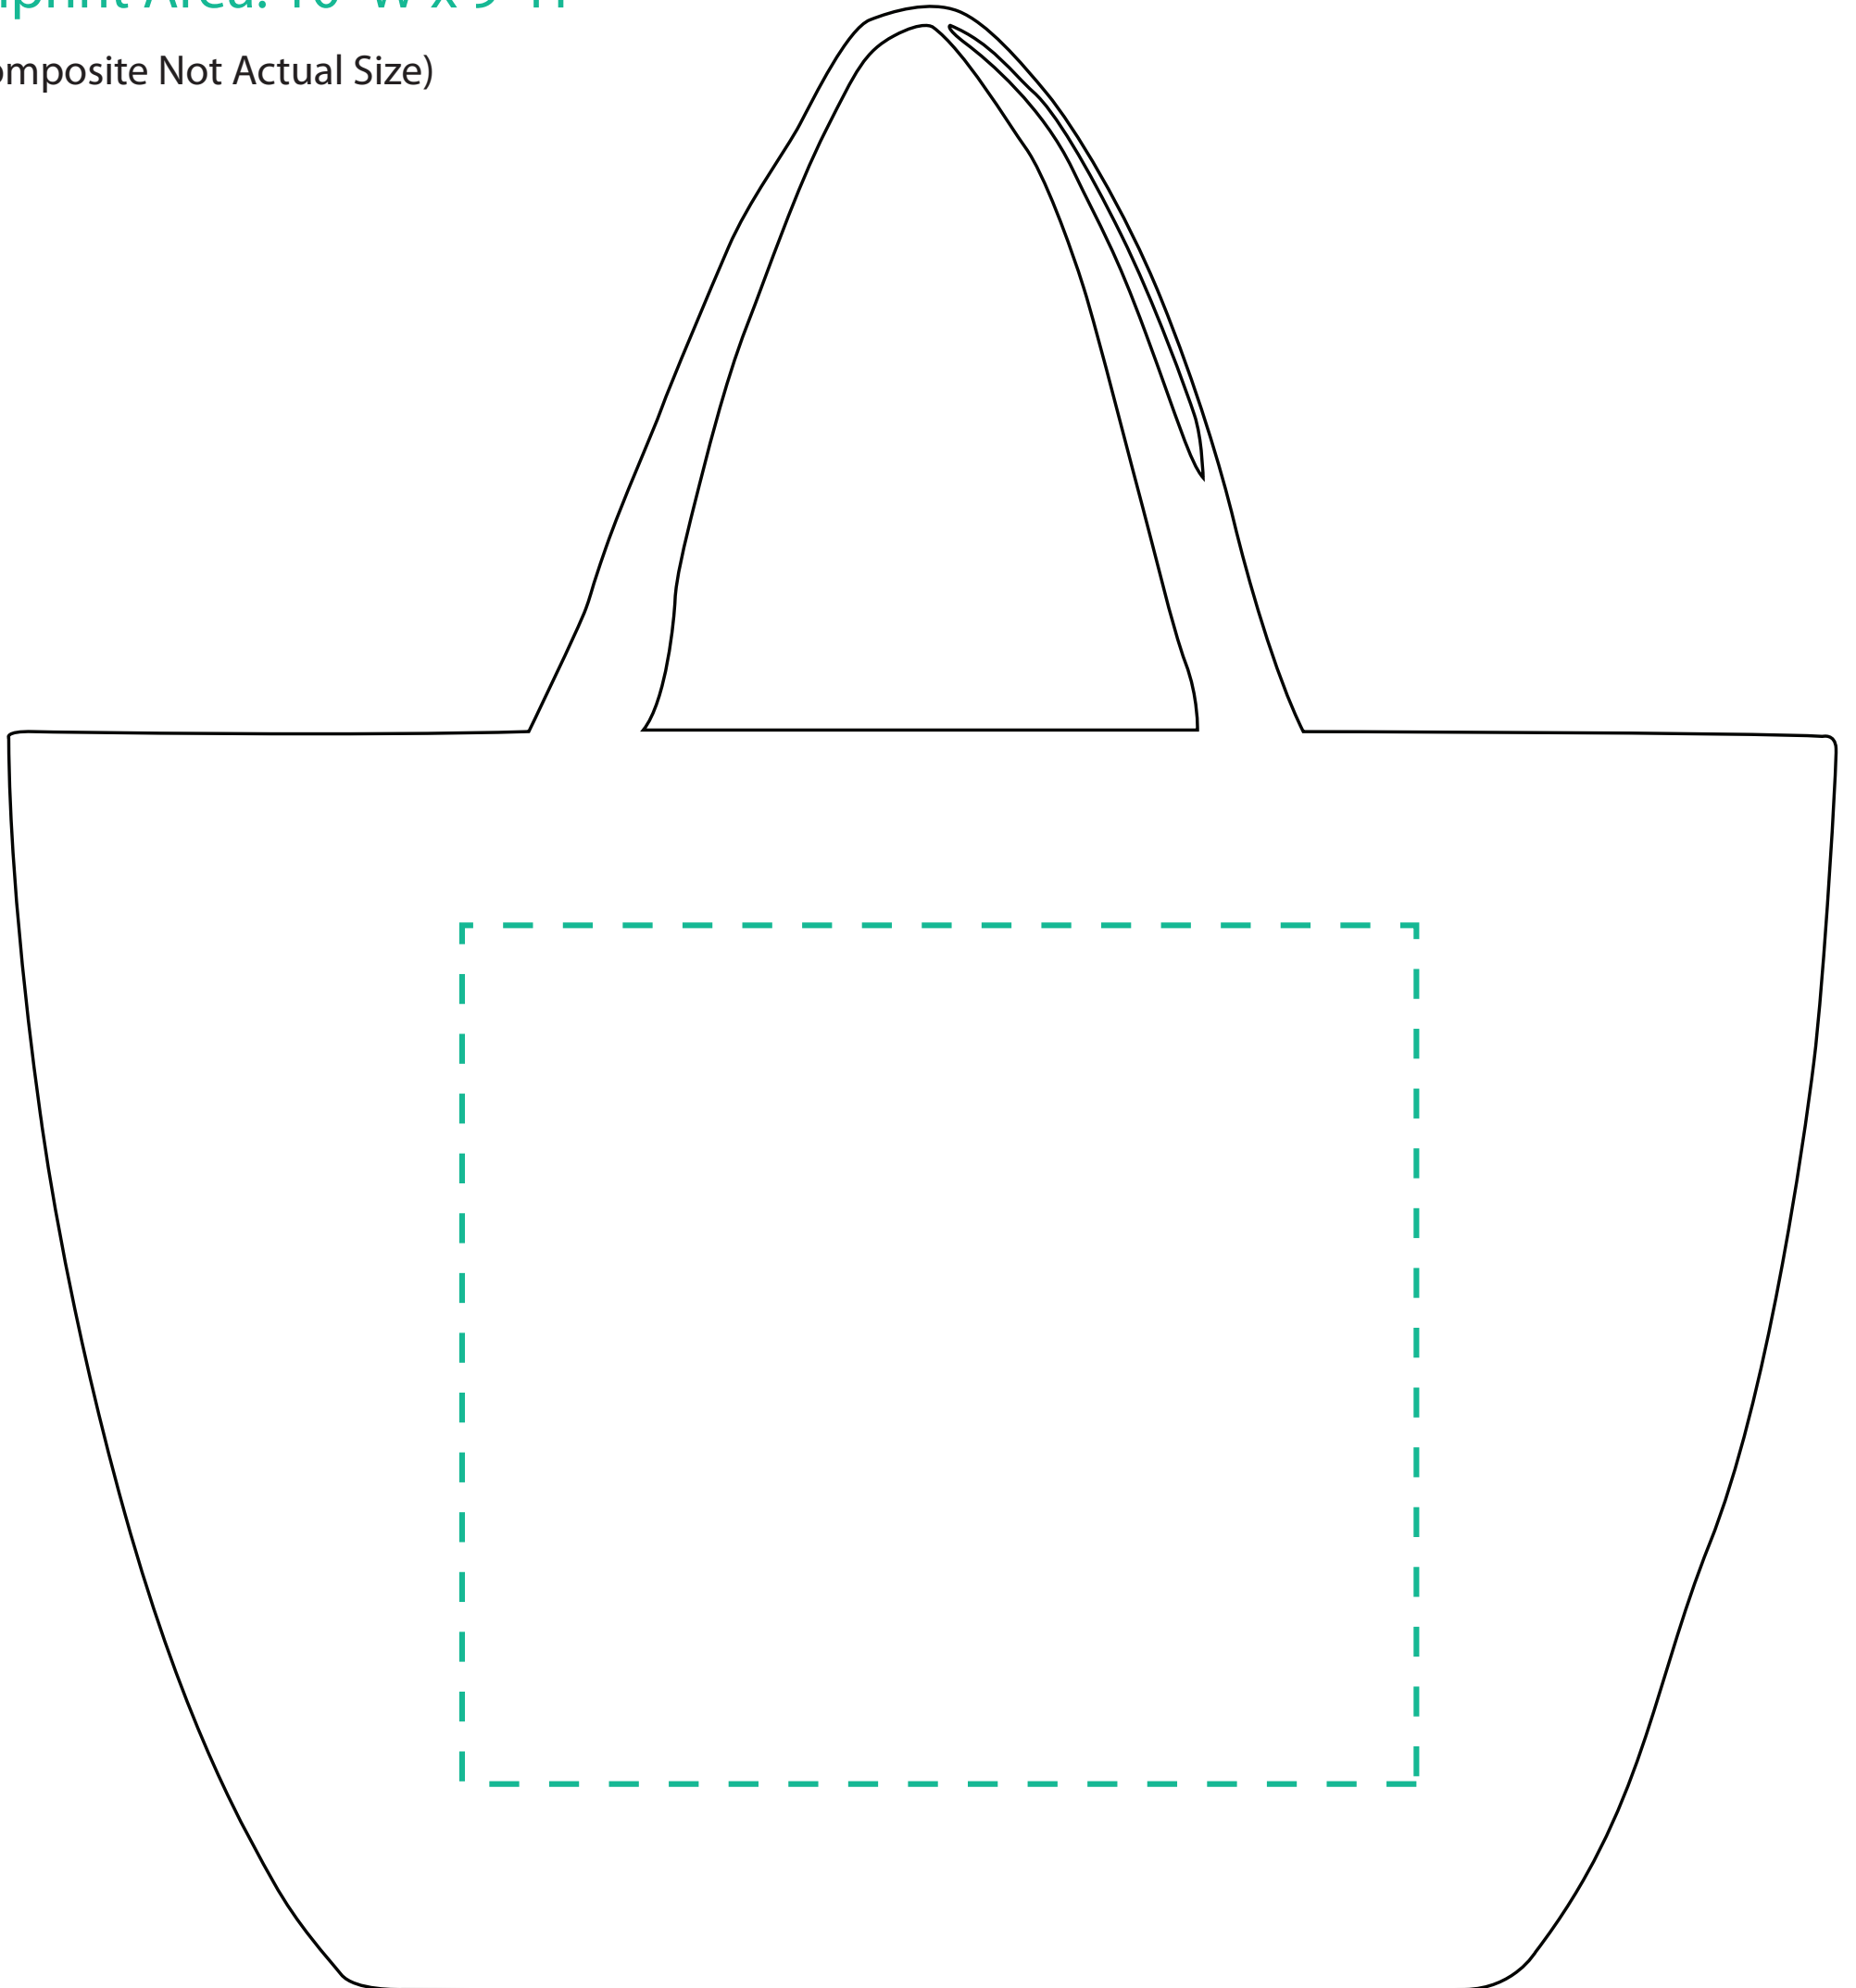

# WDTTB100 | Polypropylene Everyday Shopper Wedding Tote

Product Size: 12" W x 13" H x 8" D

Imprint Area: 10" W x 9" H

(Composite Not Actual Size)

**COMPOSITE  
NOT ACTUAL SIZE**